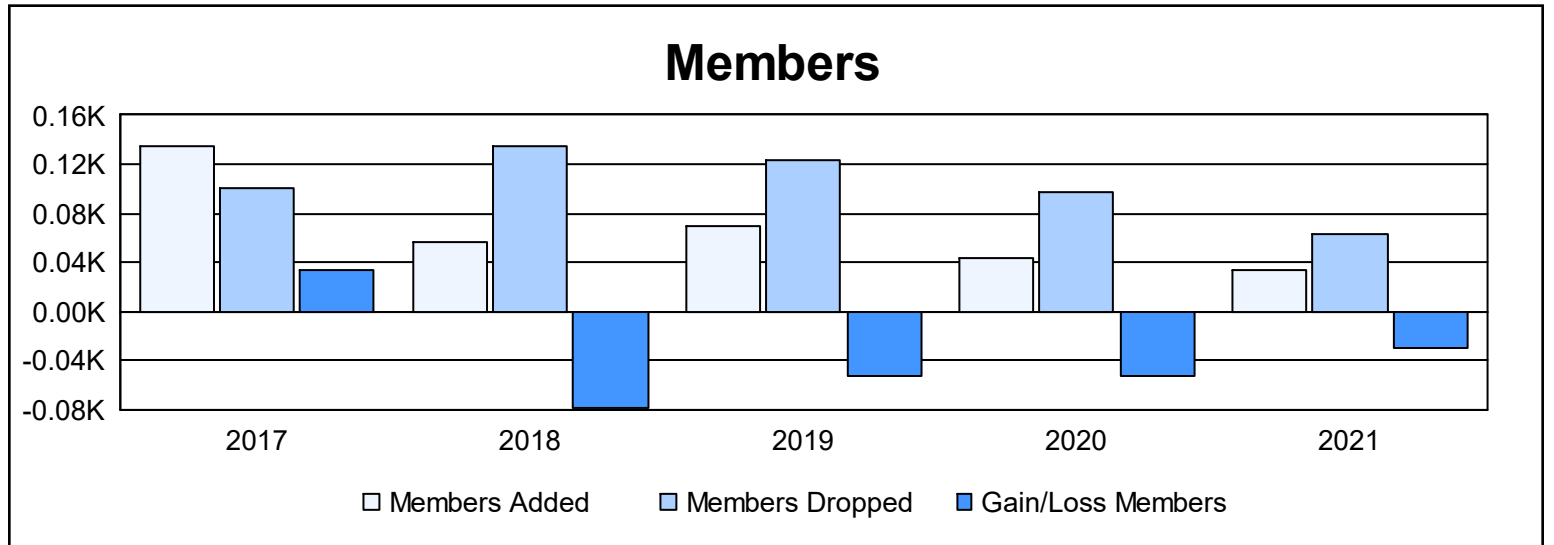

Year	New Clubs	Dropped Clubs	Gain/ Loss Clubs	New Members	Charter Members	Reinstate Members	Transfer Members	Total Member Added	Total Members Dropped	Gain/ Loss Members
2016-2017	1	0	1	62	62	4	6	134	101	33
2017-2018	0	3	-3	50	0	3	3	56	135	-79
2018-2019	0	1	-1	55	1	6	8	70	123	-53
2019-2020	0	2	-2	32	0	0	12	44	97	-53
2020-2021	0	0	0	16	12	5	0	33	63	-30
<b>Average</b>	<b>0</b>	<b>1</b>	<b>-1</b>	<b>43</b>	<b>15</b>	<b>4</b>	<b>6</b>	<b>67</b>	<b>104</b>	<b>-36</b>

### Membership Composition June 2021 Cumulative