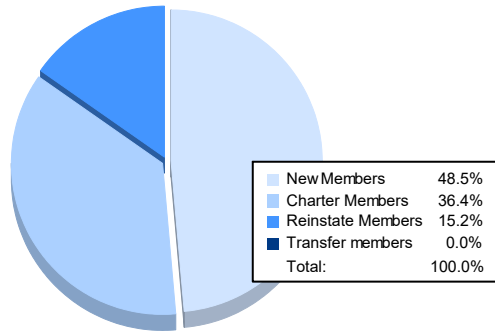

Year	New Clubs	Dropped Clubs	Gain/ Loss Clubs	New Members	Charter Members	Reinstate Members	Transfer Members	Total Member Added	Total Members Dropped	Gain/ Loss Members
2016-2017	1	0	1	62	62	4	6	134	101	33
2017-2018	0	3	-3	50	0	3	3	56	135	-79
2018-2019	0	1	-1	55	1	6	8	70	123	-53
2019-2020	0	2	-2	32	0	0	12	44	97	-53
2020-2021	0	0	0	16	12	5	0	33	63	-30
<b>Average</b>	<b>0</b>	<b>1</b>	<b>-1</b>	<b>43</b>	<b>15</b>	<b>4</b>	<b>6</b>	<b>67</b>	<b>104</b>	<b>-36</b>

### Membership Composition June 2021 Cumulative