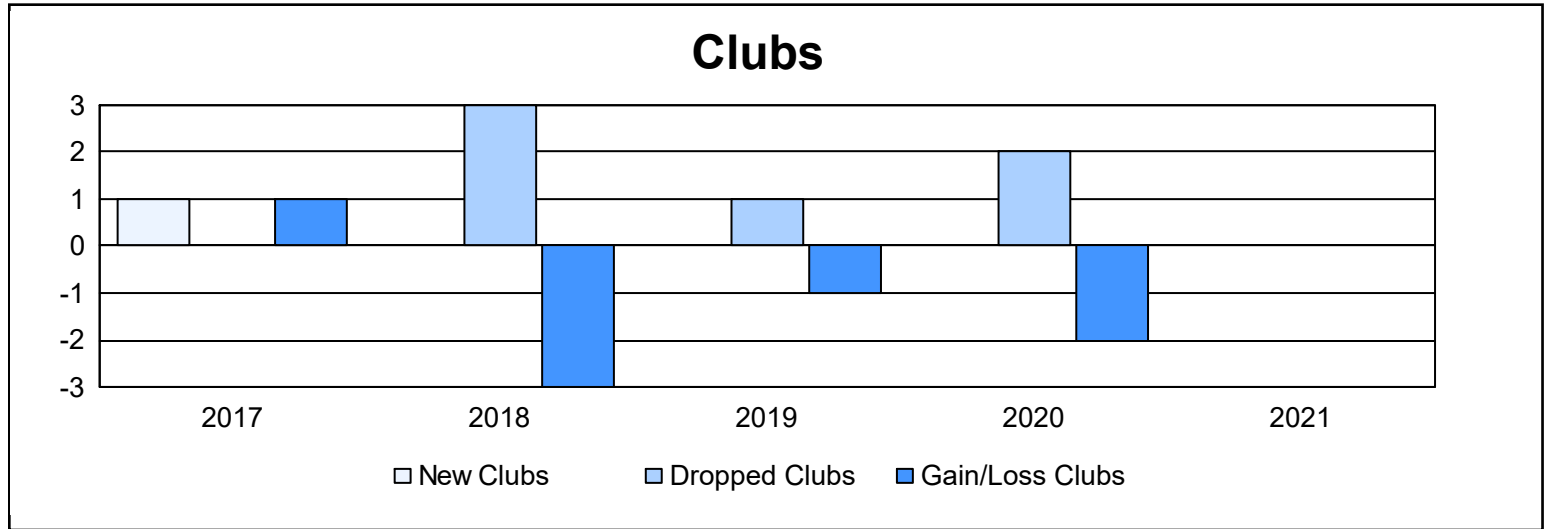

Year	New Clubs	Dropped Clubs	Gain/ Loss Clubs	New Members	Charter Members	Reinstate Members	Transfer Members	Total Member Added	Total Members Dropped	Gain/ Loss Members
2016-2017	1	0	1	62	62	4	6	134	101	33
2017-2018	0	3	-3	50	0	3	3	56	135	-79
2018-2019	0	1	-1	55	1	6	8	70	123	-53
2019-2020	0	2	-2	32	0	0	12	44	97	-53
2020-2021	0	0	0	16	12	5	0	33	63	-30
<b>Average</b>	<b>0</b>	<b>1</b>	<b>-1</b>	<b>43</b>	<b>15</b>	<b>4</b>	<b>6</b>	<b>67</b>	<b>104</b>	<b>-36</b>

### Membership Composition June 2021 Cumulative